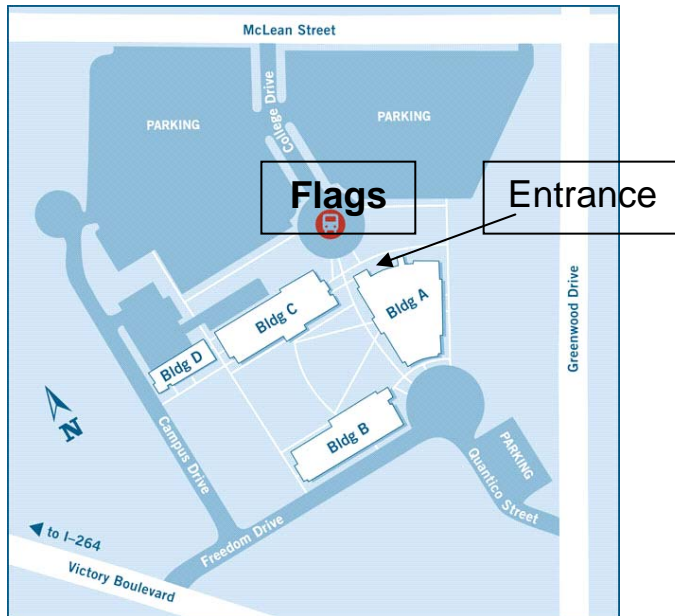

TIDEWATER COMMUNITY COLLEGE PORTSMOUTH CAMPUS: DRIVING DIRECTIONS

From Virginia Beach: Take I-264 to Portsmouth (via Downtown Tunnel)

- Take Exit 3 to Victory Blvd.
- Turn left on Victory Blvd. and proceed to Greenwood Dr.
- Turn left on Greenwood Dr. and proceed to McLean St.
- Turn left on McLean St. and the campus is on the left

From Norfolk leaving the Midtown Tunnel: Bear left onto Martin Luther King Freeway (U.S.58 West)

- Exit right onto London Blvd. (U.S. 58 W.)
- Stay on London Blvd. to Frederick Blvd. (U.S. 17 South)
- Turn left onto Frederick Blvd. (U.S. 17 South)
- Proceed on Frederick Blvd. to I-264 West
- Take I-264 West to Exit 3 (Victory Blvd.) and exit
- Turn left onto Victory Blvd. and proceed to Greenwood Dr.
- Turn left onto Greenwood Dr. and proceed to McLean Street
- Turn left onto McLean St. and the campus is on the left

From Norfolk leaving the Downtown Tunnel: Take Exit 3 to Victory Blvd.

- Turn left onto Victory Blvd. and proceed to Greenwood Dr.
- Turn left onto Greenwood Dr. and proceed to McLean St.
- Turn left onto McLean St. and the campus is on the left

From Chesapeake (Greenbrier Area): Take I 64 west to the intersection with I 264

- Take I 264 toward downtown Portsmouth and Norfolk
- Take Exit 3 (Victory Blvd)
- Turn right on Victory Blvd. and go to Greenwood Drive
- Turn left on Greenwood and go to McLean Street
- Turn left on McLean Street and the campus parking lot in on the left